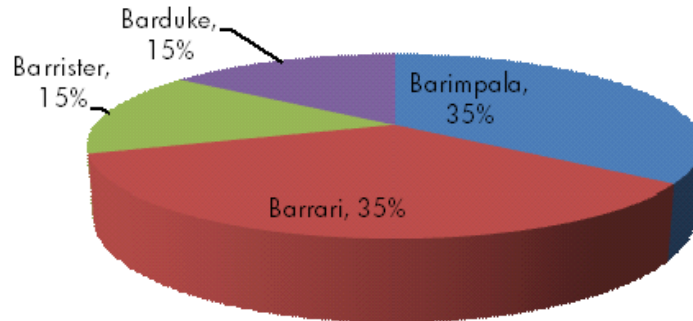

## ***Turf Blue Sports Blend***

- High turf quality
- Dark green color
- Fast germination
- Quick establishment
- Drought tolerant
- Leaf Spot/Rust resistant
- Good traffic tolerance

## ***50/50 Blue/Rye Mix***

- Dark green color
- Shade tolerant
- Wear tolerant
- Rapid establishment
- Fine leaf texture
- Excellent density
- Fast germination
- Good disease resistance