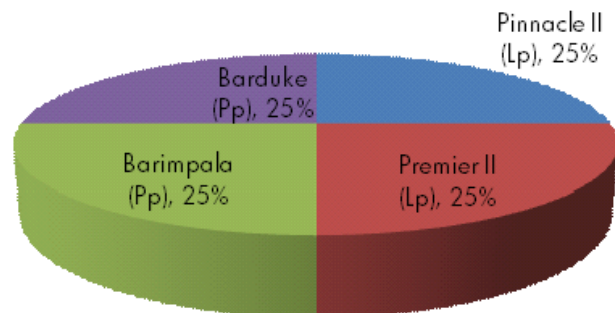

GES Specialty Mixes

Featuring Barenbrug's premier products for better results.

Golf Enviro Systems has created these special mixes to provide the most optimum product available for whatever your turf needs may be. They are specially formulated to work in the most demanding conditions. In addition all the components have been specially chosen and blended for their superior characteristics. The components are Barenbrug turf seeds, known throughout the world, for their superior research and development.

Turf Blue Sports Blend

- High turf quality
- Dark green color
- Fast germination
- Quick establishment
- Drought tolerant
- Leaf Spot/Rust resistant
- Good traffic tolerance

50/50 Blue/Rye Mix

- Dark green color
- Shade tolerant
- Wear tolerant
- Rapid establishment
- Fine leaf texture
- Excellent density
- Fast germination
- Good disease resistance

70/30 Sport Mix

- Self Repairing
- Rhizomes plus Stolons
- Ideal for Sportsfields & Playgrounds
- **Regenerating Perennial Ryegrass**
  - Fine Leaf Texture
  - Fast Germination
  - Excellent Density
  - Shade tolerant

GOLF ENVIRO SYSTEMS, INC.

P.O. Box 49039

Colorado Springs, CO 80949-9039

(800) 225-1311

www.golfenviro.com

BARENBRUG