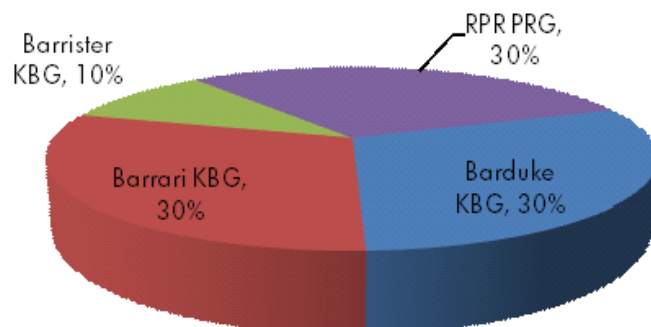

70/30 Sport Mix

- Self Repairing
- Rhizomes plus Stolons
- Ideal for Sportsfields & Playgrounds
- **Regenerating Perennial Ryegrass**
  - Fine Leaf Texture
  - Fast Germination
  - Excellent Density
  - Shade tolerant